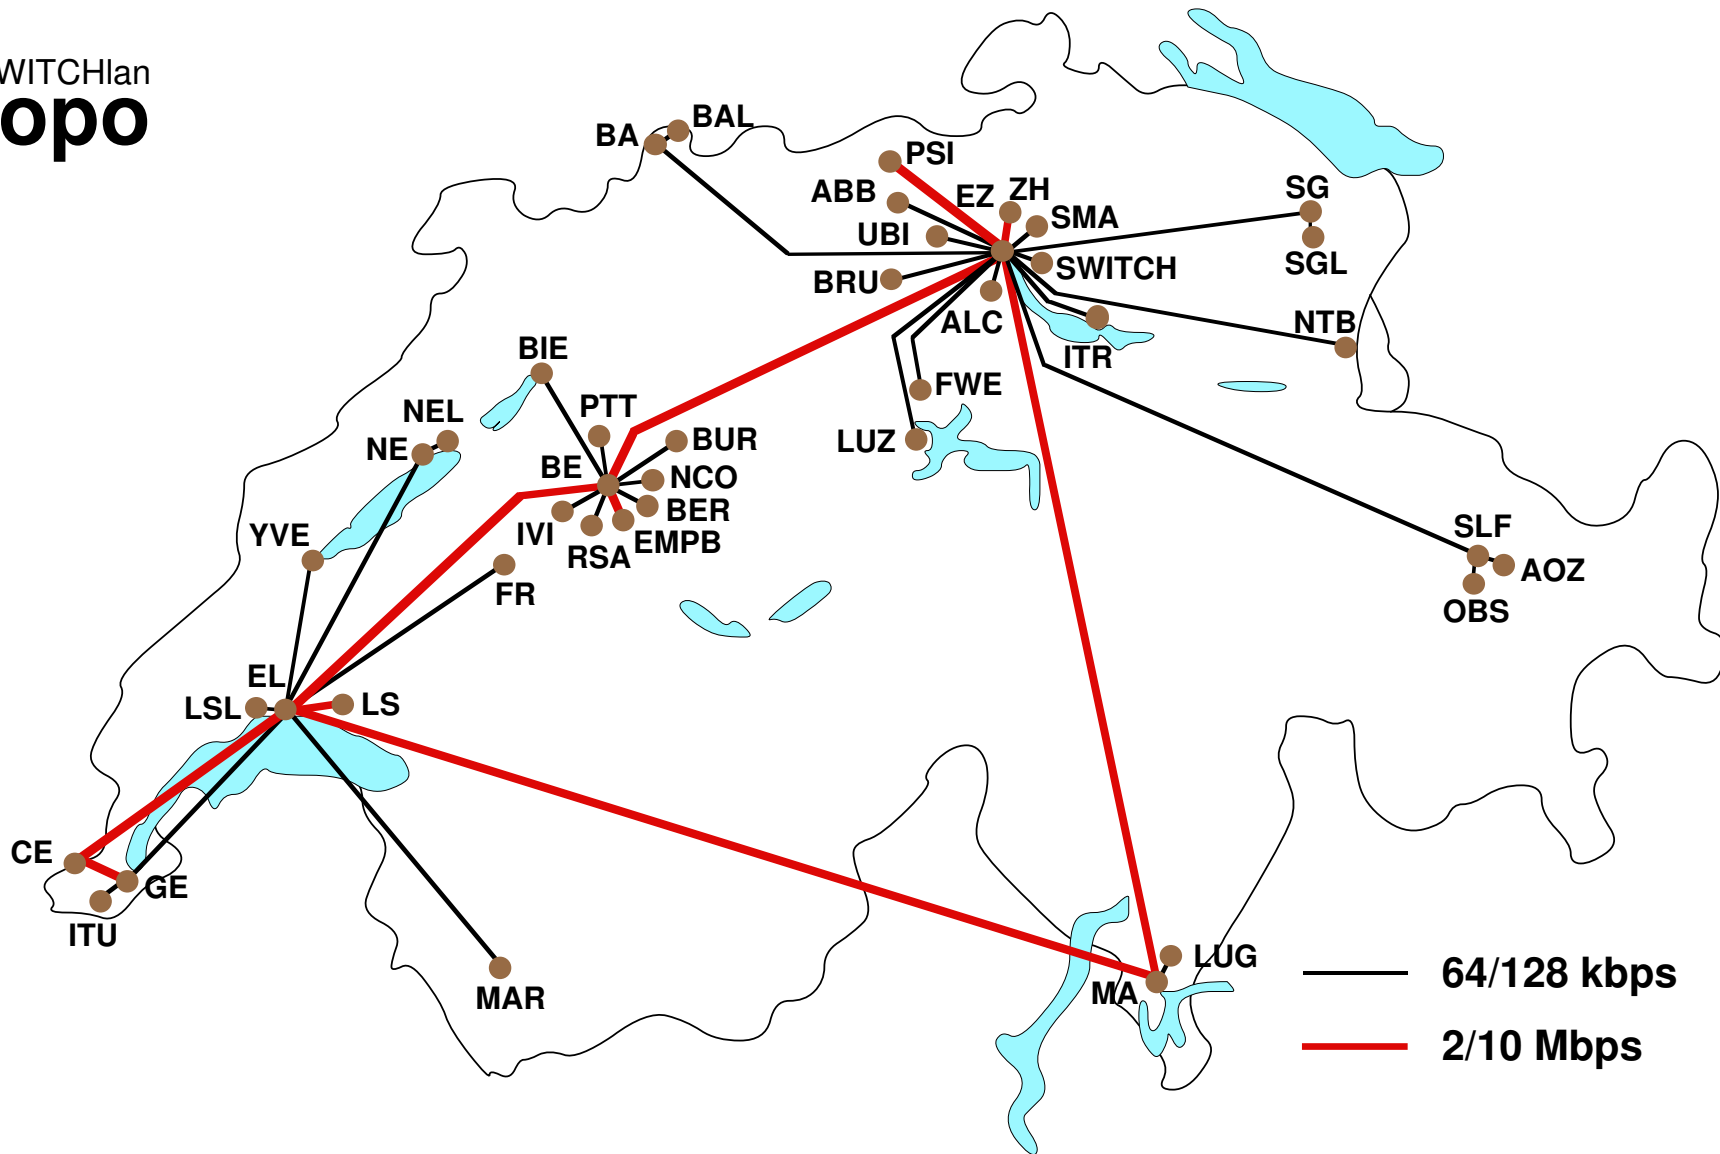

SWITCHlan topo

April, 93 © T. Stalder <stalder@switch.ch>

The PostScript™ version of this map can be fetched
by anonymous ftp from nic.switch.ch [130.59.1.40]
in the directory /network/SWITCHlan/map